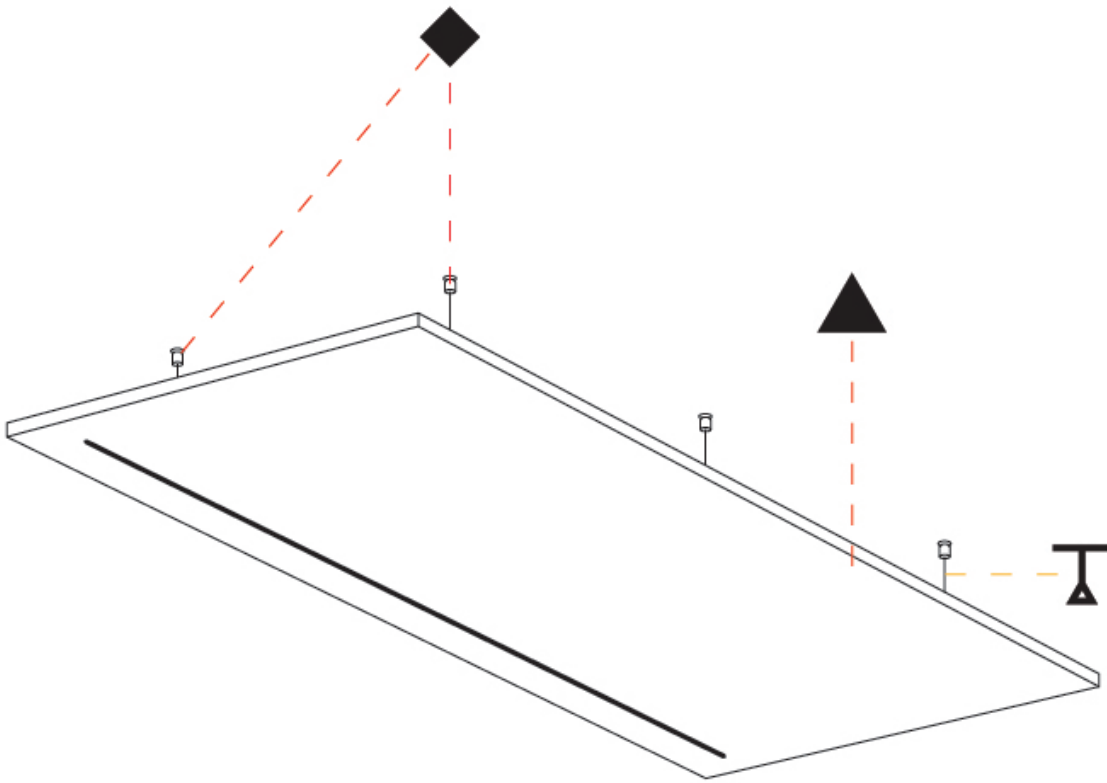

JUST BLACK ACOUSTIC SUSPENSION

A300693-

PROJECT	_____
TYPE	_____
SPECIFIER	_____
QUANTITY	_____
DATE	_____

A